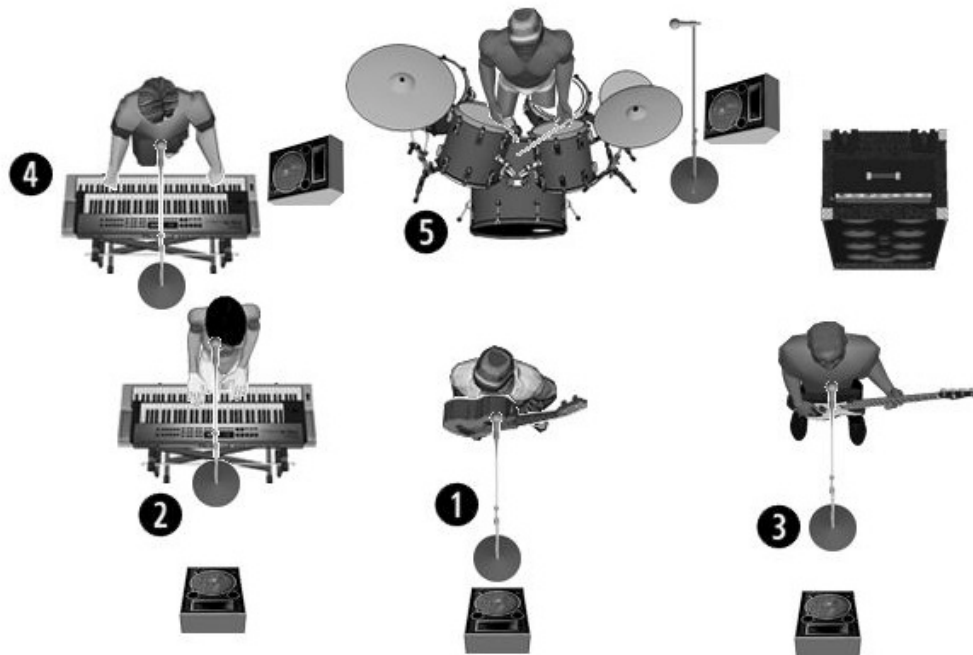

KAPENA RIDER

1. Kelly Boy DeLima // Lead vocal and ukulele
2. Kalena DeLima // Lead vocal and double keyboards
3. Lilo DeLima // Lead Vocal and electric bass guitar
4. Isaiah Pamatigan // Lead vocal and double keyboards
5. Kapena DeLima // Lead vocal and drums

Sound Equipment

- High Quality PA System adequate for venue size
- 5 monitors on stage wedges (same mix is fine)
- Full drum microphone system
- 5 microphones on boom microphone stands
- 4 D.I.

Backline

1. Full drum kit with cymbals and drum kick pedal
   - Drum stool
   - Bass guitar amplifier
   - 2 double keyboard stands
2. All instruments and quarter inch cables will be provided by the band